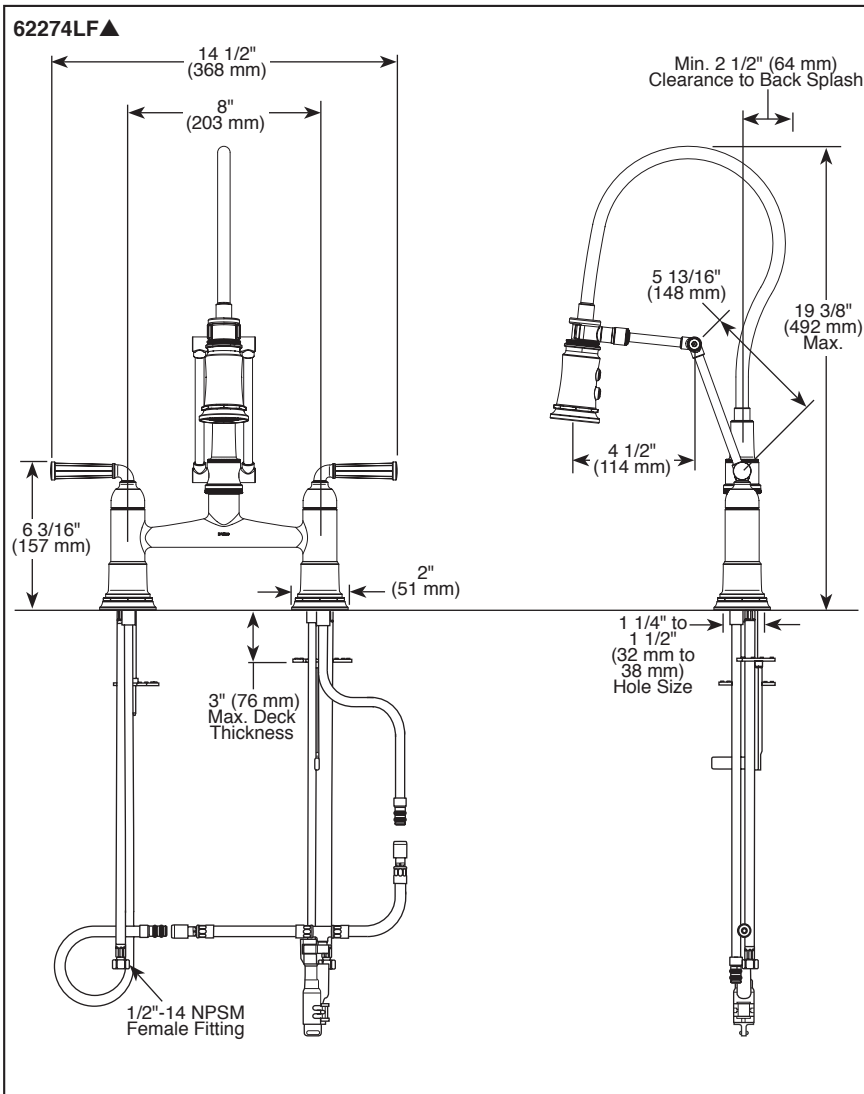

▲ Designate proper finish suffix

BRIZO®

KITCHEN FAUCETS

- Rook™ Collection
- Two Handle Widespread Articulating Bridge

STANDARD SPECIFICATIONS:

- Maximum 1.8 gpm @ 60 psi, 6.8 L/min @ 414 kPa
- Two or three hole mount
- Ceramic cartridge
- Spout rotates 360°
- Solid brass with one-piece brass waterway
- Lever handles

WARRANTY

- Lifetime limited warranty on parts (other than electronic parts and batteries) and finishes; or, for commercial users, for 5 years from date of purchase.
- 5 year limited warranty on electronic parts (other than batteries); or, for commercial users, for 1 year from the date of purchase. No warranty is provided on batteries.

COMPLIES WITH:

- ASME A112.18.1 / CSA B125.1
- Indicates compliance to ICC/ANSI A117.1
- Verified compliant with .25% weighted average Pb content regulations.